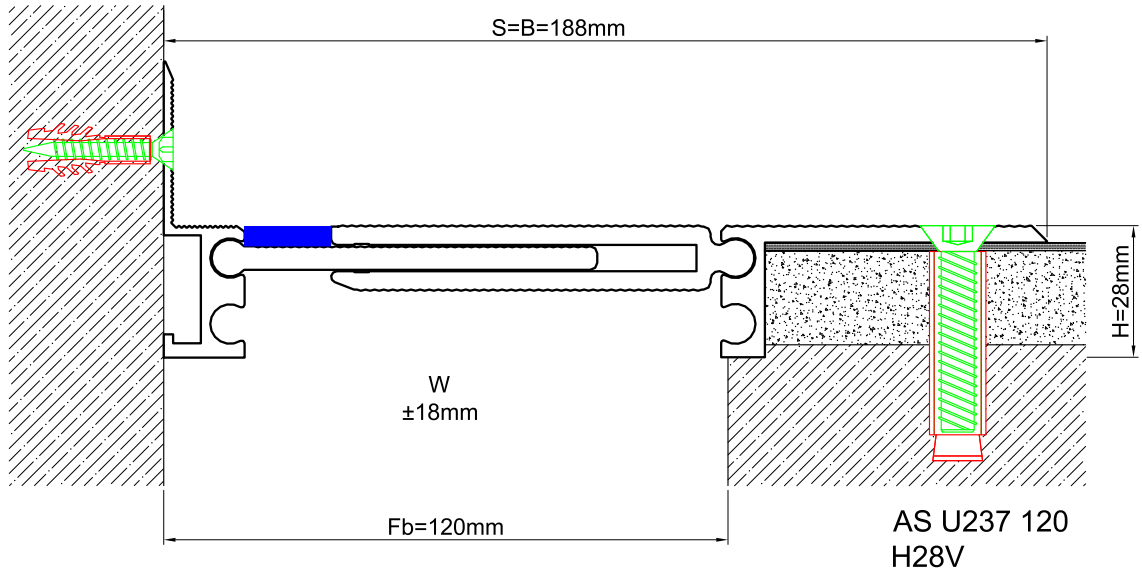

AS U237 surface mounted floor profiles are applicable to all types of floors and load bearing capacity is designed for heavy vehicles, cars or pedestrian depending on the gap required. Pure metal structure characterizes AS U237 as a hardwearing & maintenance free profile and makes it ideal for the places with heavy pedestrian traffic. Striated surface finish ensures antislip and round-headed articulated design enables the profile to meet displacements in 3 directions. Profiles are delivered factory-assembled and for some gaps soft EPDM tape is placed on the center plate to align the distance between the side frames. For flush mounted applications AS A227 model is available.

**FLOOR**

\* Visuals are representative and the profile configuration may differ depending on the characteristics requested.

LOCATION	MODEL	GAP (Fb) mm	HEIGHT (H) MM	OVERALL WIDTH (B) mm	VISIBLE WIDTH (S) mm	MOVEMENT (W) mm	LOAD CAPACITY	STANDARD LENGTH (mt)
Floor to Floor	AS U237-055	55	15	175	175	± 5	Person	3
	AS U237-055	55	28	175	175	± 5	35 kN Forklift, 90 kN Truck	3
	AS U237-080	80	15	200	200	± 4	Person	3
	AS U237-080	80	28	200	200	± 4	25 kN Forklift, 50 kN Truck	3
	AS U237-100	100	15	220	220	± 12	Person	3
	AS U237-100	100	28	220	220	± 12	Car	3
	AS U237-120	120	15	240	240	± 18	Person	3
	AS U237-120	120	28	240	240	± 18	Car	3
	AS U237-150	150	15 / 28	270	270	± 20	Person	3
	AS U237-200	200	15 / 28	320	320	± 16	Person	3

Note: Please ask for different sizes

Profil No Profile Number	AS U237 120	AS U237 120K
Fb (mm)	120	120
H (mm) yaklaşık approx.	28	28
W± (mm) yaklaşık approx.	±18	±18
Renk Color	Alüminyum: Natürel Aluminum: Natural	
Malzeme Material	Alüminyum Aluminum	
Standart Uzunluk Standard Length	3	
Yükleme Kapasitesi Load-Bearing Capacity	