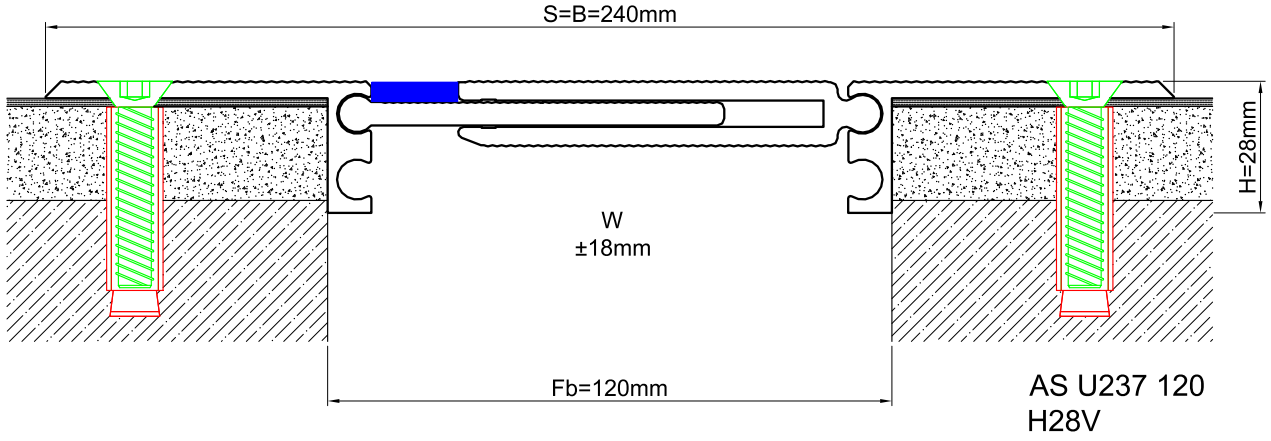

AS U237 surface mounted floor profiles are applicable to all types of floors and load bearing capacity is designed for heavy vehicles, cars or pedestrian depending on the gap required. Pure metal structure characterizes AS U237 as a hardwearing & maintenance free profile and makes it ideal for the places with heavy pedestrian traffic. Striated surface finish ensures antislip and round-headed articulated design enables the profile to meet displacements in 3 directions. Profiles are delivered factory-assembled and for some gaps soft EPDM tape is placed on the center plate to align the distance between the side frames. For flush mounted applications AS A227 model is available.

**FLOOR**

\* Visuals are representative and the profile configuration may differ depending on the characteristics requested.

LOCATION	MODEL	GAP (Fb) mm	HEIGHT (H) MM	OVERALL WIDTH (B) mm	VISIBLE WIDTH (S) mm	MOVEMENT (W) mm	LOAD CAPACITY	STANDARD LENGTH (mt)
Floor to Floor	AS U237-055	55	15	175	175	± 5	Person	3
	AS U237-055	55	28	175	175	± 5	35 kN Forklift, 90 kN Truck	3
	AS U237-080	80	15	200	200	± 4	Person	3
	AS U237-080	80	28	200	200	± 4	25 kN Forklift, 50 kN Truck	3
	AS U237-100	100	15	220	220	± 12	Person	3
	AS U237-100	100	28	220	220	± 12	Car	3
	AS U237-120	120	15	240	240	± 18	Person	3
	AS U237-120	120	28	240	240	± 18	Car	3
	AS U237-150	150	15 / 28	270	270	± 20	Person	3
	AS U237-200	200	15 / 28	320	320	± 16	Person	3

Note: Please ask for different sizes

Profil No Profile Number	AS U237 120	AS U237 120K
Fb (mm)	120	120
H (mm) yaklaşık approx.	28	28
W± (mm) yaklaşık approx.	±18	±18
Renk Color	Alüminyum: Natürel Aluminum: Natural	
Malzeme Material	Alüminyum Aluminum	
Standart Uzunluk Standard Length	3	
Yükleme Kapasitesi Load-Bearing Capacity	