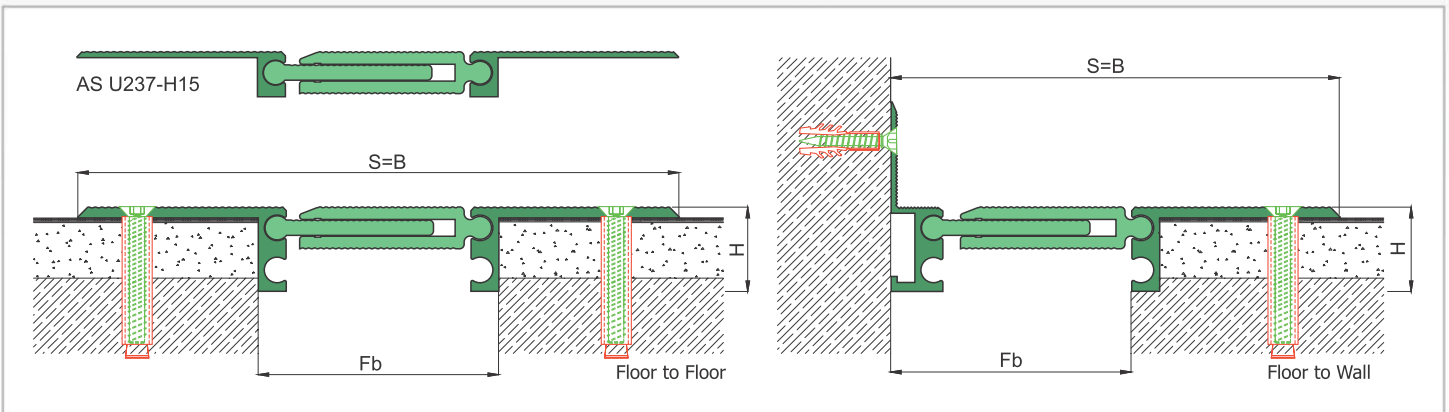

AS U237 surface mounted floor profiles are applicable to all types of floors and load bearing capacity is designed for heavy vehicles, cars or pedestrian depending on the gap required. Pure metal structure characterizes AS U237 as a hardwearing & maintenance free profile and makes it ideal for the places with heavy pedestrian traffic. Striated surface finish ensures antislip and round-headed articulated design enables the profile to meet displacements in 3 directions. Profiles are delivered factory-assembled and for some gaps soft EPDM tape is placed on the center plate to align the distance between the side frames. For flush mounted applications AS A227 model is available.

**FLOOR**

\* Visuals are representative and the profile configuration may differ depending on the characteristics requested.

LOCATION	MODEL	GAP (Fb) mm	HEIGHT (H) MM	OVERALL WIDTH (B) mm	VISIBLE WIDTH (S) mm	MOVEMENT (W) mm	LOAD CAPACITY	STANDARD LENGTH (mt)
Floor to Floor	AS U237-055	55	15	175	175	± 5	Person	3
	AS U237-055	55	28	175	175	± 5	35 kN Forklift, 90 kN Truck	3
	AS U237-080	80	15	200	200	± 4	Person	3
	AS U237-080	80	28	200	200	± 4	25 kN Forklift, 50 kN Truck	3
	AS U237-100	100	15	220	220	± 12	Person	3
	AS U237-100	100	28	220	220	± 12	Car	3
	AS U237-120	120	15	240	240	± 18	Person	3
	AS U237-120	120	28	240	240	± 18	Car	3
	AS U237-150	150	15 / 28	270	270	± 20	Person	3
	AS U237-200	200	15 / 28	320	320	± 16	Person	3

Note: Please ask for different sizes

Profil No Profile Number	AS U237 120	AS U237 120K
Fb (mm)	120	120
H (mm) yaklaşık approx.	28	28
W± (mm) yaklaşık approx.	±18	±18
Renk Color	Alüminyum: Natürel Aluminum: Natural	
Malzeme Material	Alüminyum Aluminum	
Standart Uzunluk Standard Length	3	
Yükleme Kapasitesi Load-Bearing Capacity	