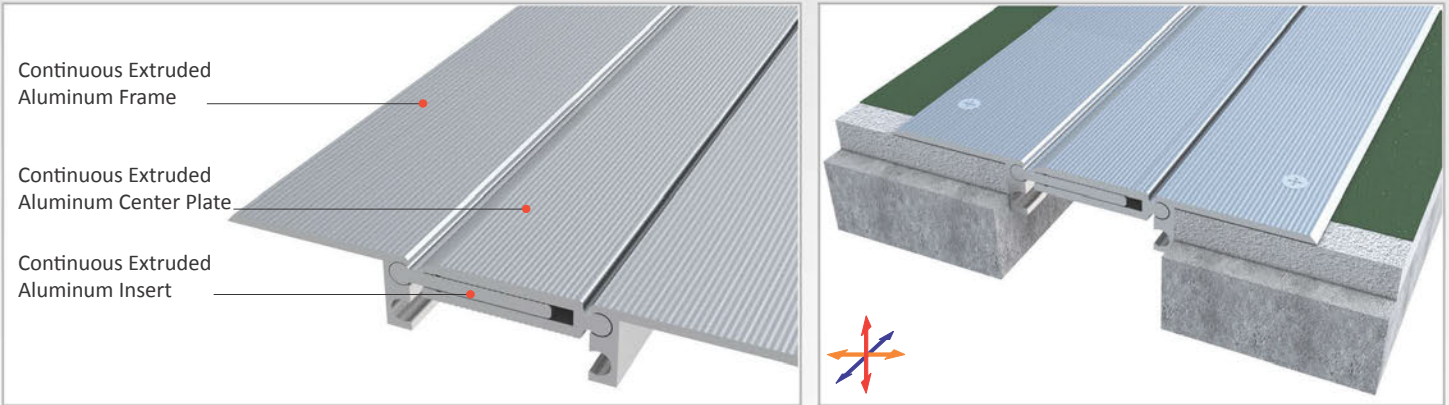

AS U237 surface mounted floor profiles are applicable to all types of floors and load bearing capacity is designed for heavy vehicles, cars or pedestrian depending on the gap required. Pure metal structure characterizes AS U237 as a hardwearing & maintenance free profile and makes it ideal for the places with heavy pedestrian traffic. Striated surface finish ensures antislip and round-headed articulated design enables the profile to meet displacements in 3 directions. Profiles are delivered factory-assembled and for some gaps soft EPDM tape is placed on the center plate to align the distance between the side frames. For flush mounted applications AS A227 model is available.

- Application Areas** : Indoor & Outdoor / Floor
- Ideal for** : Factories, Warehouses, Car Parks, Airports, Shopping Malls, Hospitals, Commercial & Public Buildings etc.
- Material** : Mill Finish Aluminum (Anodizing optional), Soft EPDM tape
- Aluminum Alloy** : 6063 AA-USA / EN AW 6063
- Optional Supplies** : Fire Barrier, Waterproof EPDM membrane

**FLOOR**

\* Visuals are representative and the profile configuration may differ depending on the characteristics requested.

LOCATION	MODEL	GAP (Fb) mm	HEIGHT (H) MM	OVERALL WIDTH (B) mm	VISIBLE WIDTH (S) mm	MOVEMENT (W) mm	LOAD CAPACITY	STANDARD LENGTH (mt)
Floor to Floor	AS U237-055	55	15	175	175	± 5	Person	3
	AS U237-055	55	28	175	175	± 5	35 kN Forklift, 90 kN Truck	3
	AS U237-080	80	15	200	200	± 4	Person	3
	AS U237-080	80	28	200	200	± 4	25 kN Forklift, 50 kN Truck	3
	AS U237-100	100	15	220	220	± 12	Person	3
	AS U237-100	100	28	220	220	± 12	Car	3
	AS U237-120	120	15	240	240	± 18	Person	3
	AS U237-120	120	28	240	240	± 18	Car	3
	AS U237-150	150	15 / 28	270	270	± 20	Person	3
	AS U237-200	200	15 / 28	320	320	± 16	Person	3